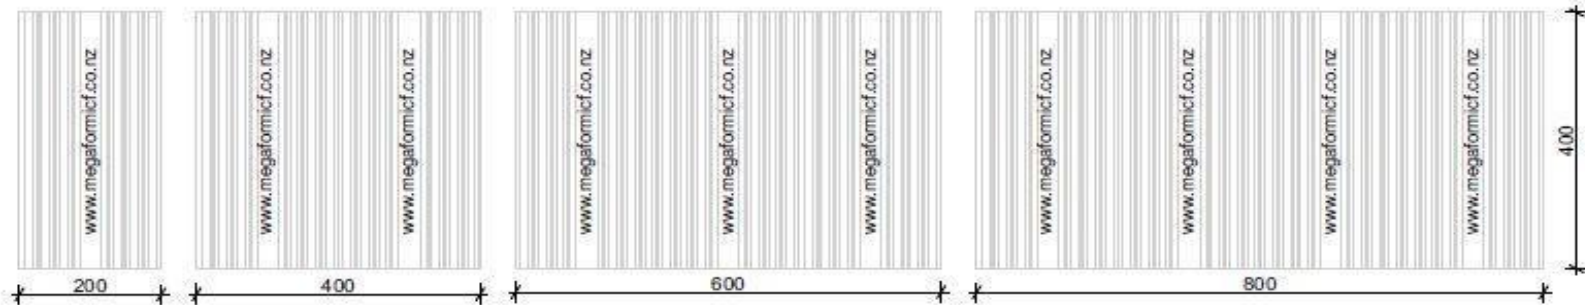

ELEVATION

MegaForm design modules are 200mm, designing with these modules saves waste and construction time.

STOP END