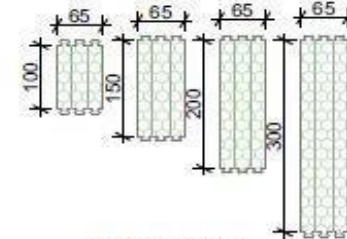

ELEVATION

MegaForm design modules are 200mm, designing with these modules saves waste and construction time.

STOP END