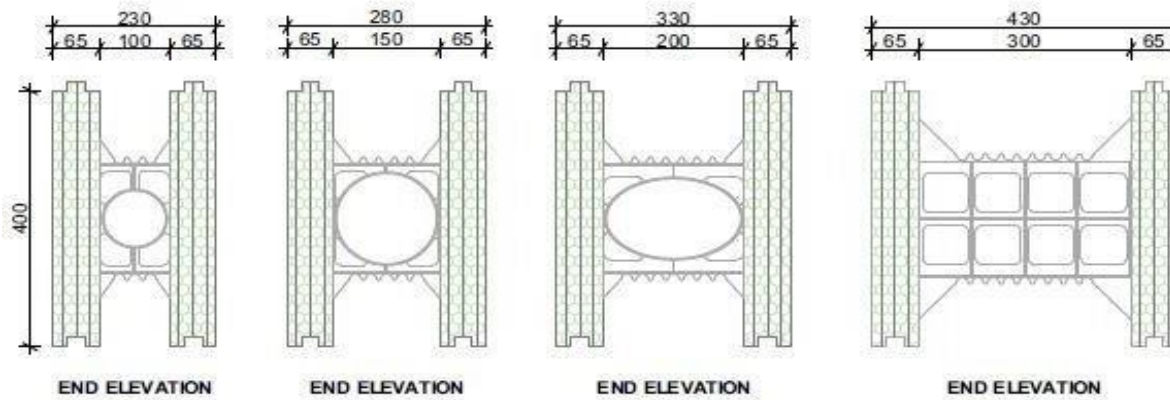

ELEVATION

MegaForm design modules are 200mm, designing with these modules saves waste and construction time.

STOP END