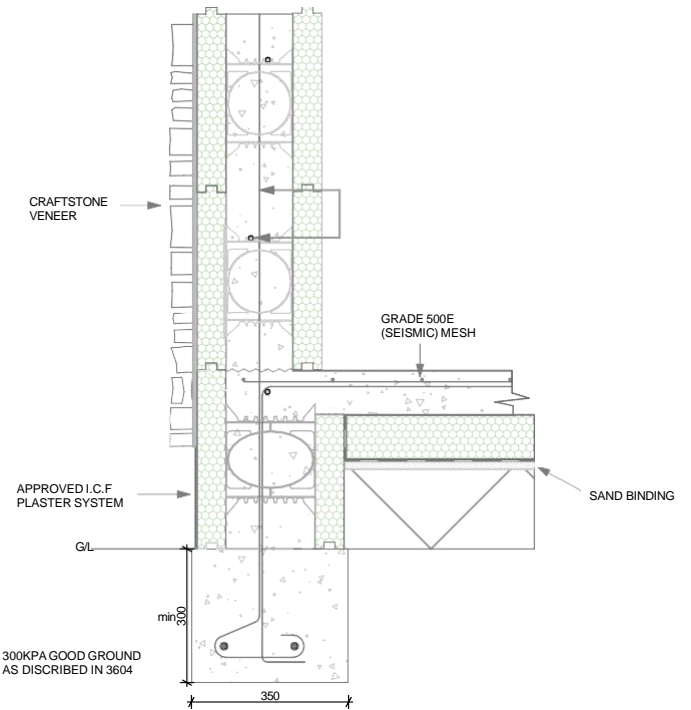

MEGAFORM / CRAFTSTONE VENEER SYSTEM

TYPICAL MEGAFORM FOUNDATION DETAIL WITH 330 SERIES COMPLIES 3604 2011

MEGAFORM CRAFT STONE VENEER SYSTEM

MEGAFORM NZ LTD™

WWW.MEGAFORMICF.CO.NZ

info@megaformicf.co.nz

Version 11