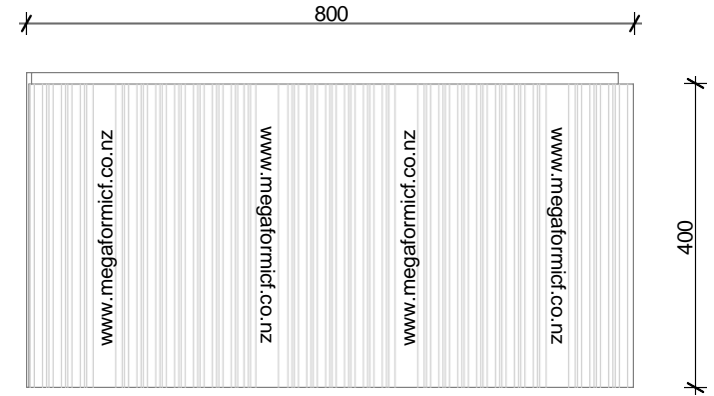

ELEVATION A

ELEVATION C

ELEVATION B

ELEVATION D

MEGAFORM 330 SERIES LEFT
CORNER BLOCK

MEGAFORM NZ LTD™

WWW.MEGAFORMICF.CO.NZ

info@megaformicf.co.nz